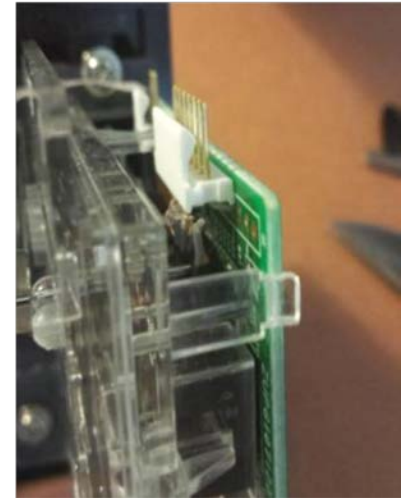

# Skimmers

Credit Card Reader

## CORRECT SET-UP

Credit Card  
Reader

Credit Card Number

CREDIT CARD  
COMPANY

## Skimmer SET-UP

Credit Card  
Reader

CREDIT CARD  
COMPANY

Backside of credit  
card reader.  
EXHIBIT 1

Backside of credit  
card reader.  
EXHIBIT X

Skimmer plugged in here

This blue plug should be plugged into the card reader

Backside of credit card reader. EXHIBIT X

10/12/2015

ilon  
ud

AR

8862 10-001  
REV 2

217785-008

217785-008

8862 10-001  
REV 2