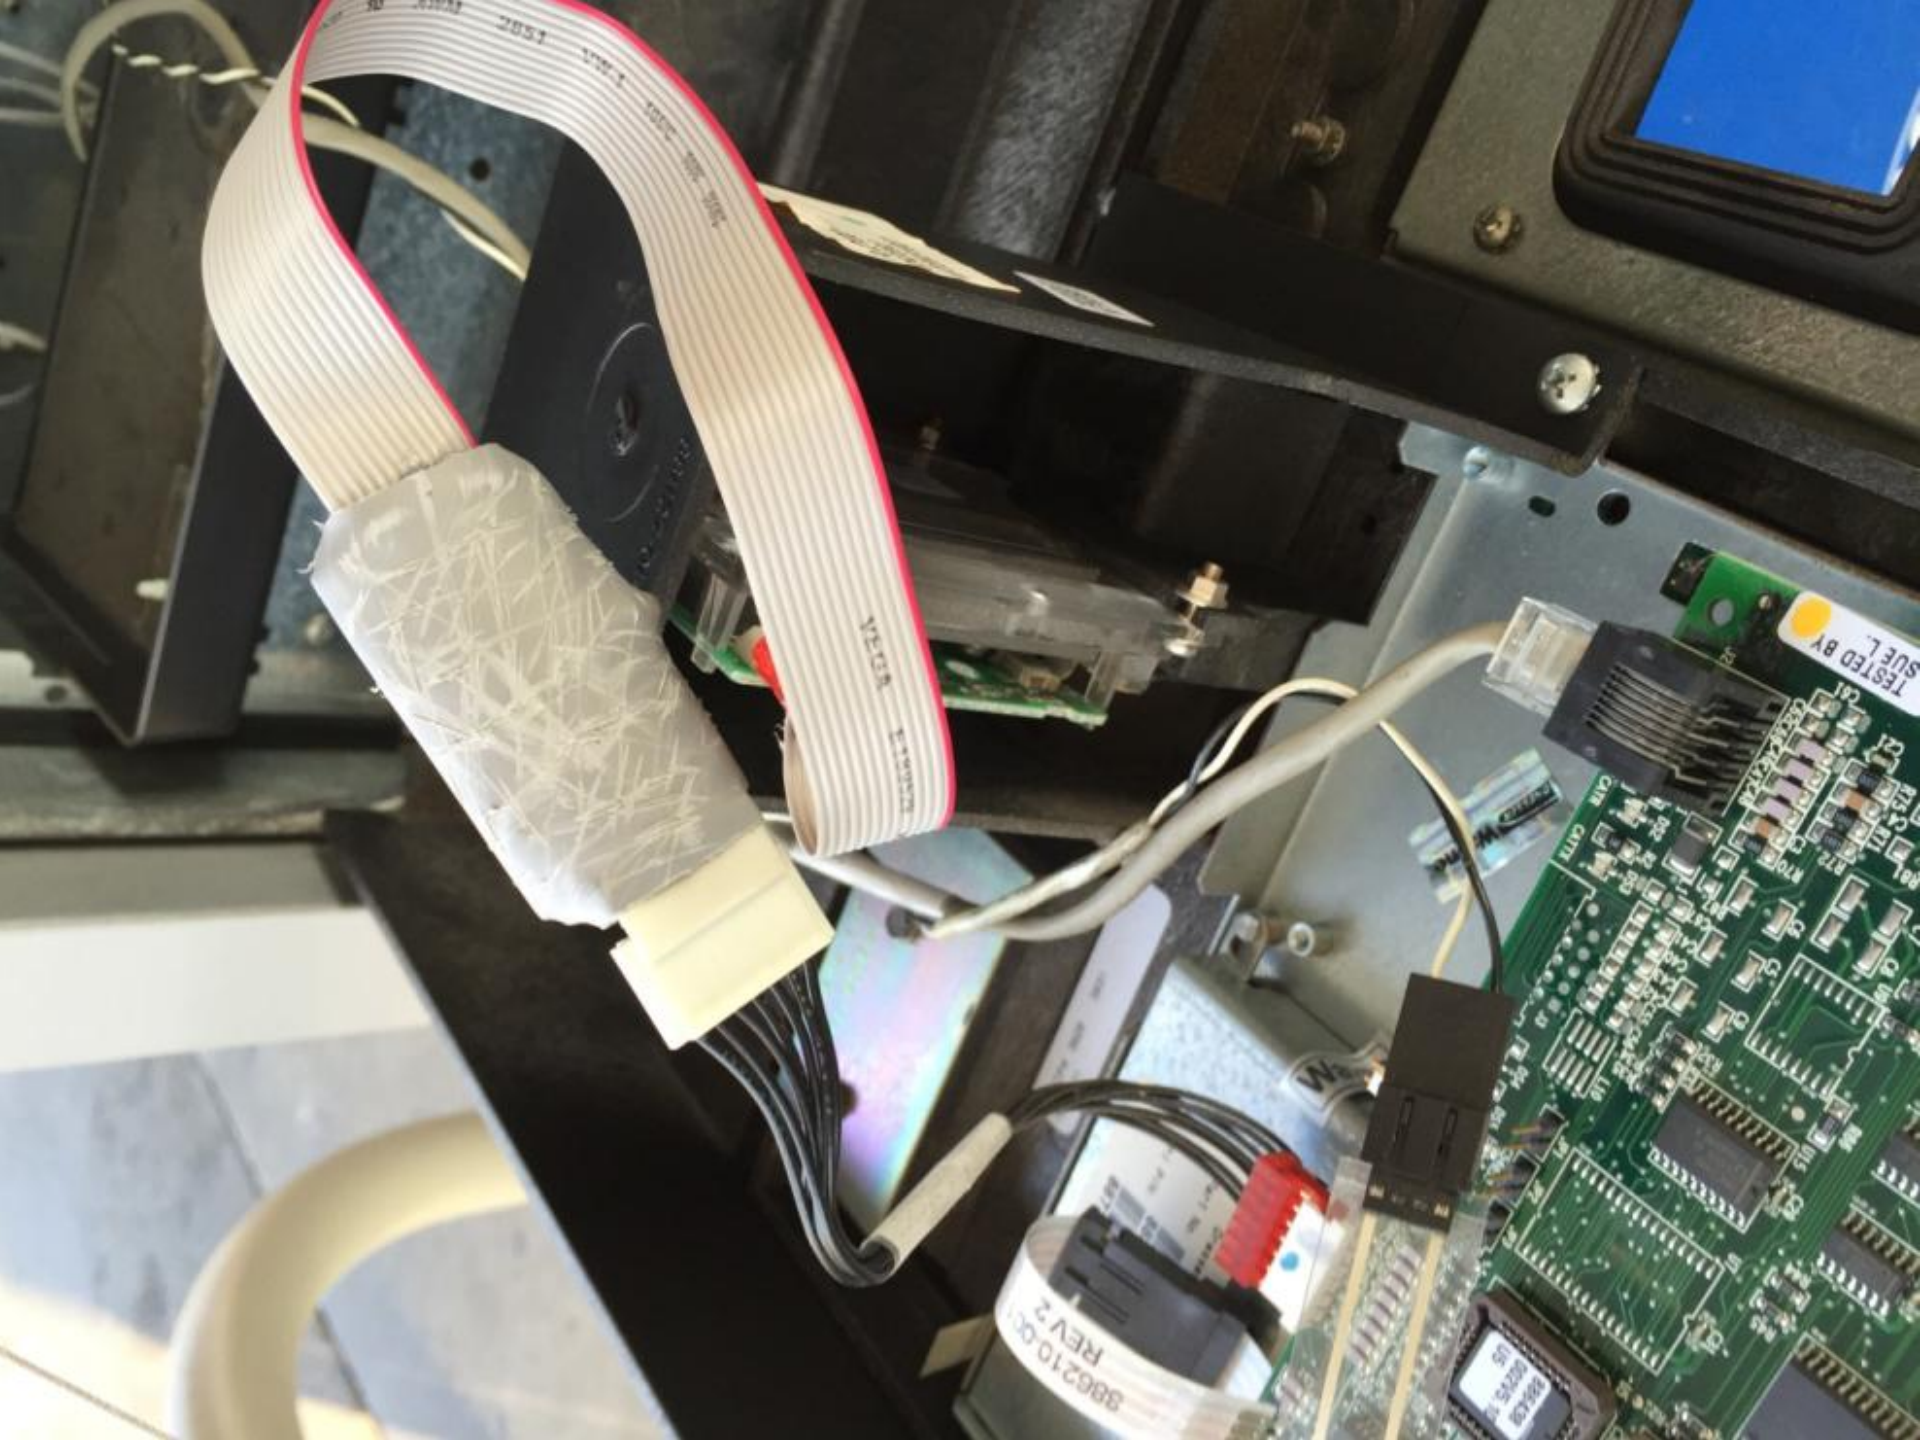

## Skimmer SET-UP

Credit Card  
Reader

CREDIT CARD  
COMPANY

Backside of credit  
card reader.  
EXHIBIT 1

Backside of credit  
card reader.  
EXHIBIT X

Skimmer plugged in here

This blue plug should be plugged into the card reader

Backside of credit card reader. EXHIBIT X

10/12/2015

ilon  
ud

AR

8862 10-001  
REV 2

217785-008

217785-008

8862 10-001  
REV 2